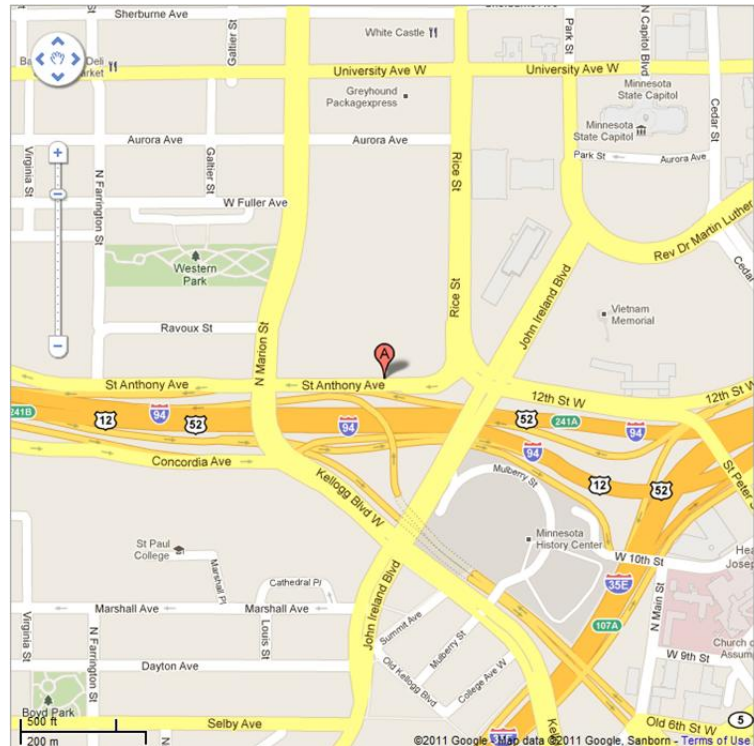

Driving Directions

From the NORTH, going south along 35E: Take 94 Westbound. Exit at 241A toward Marion St/Kellogg Blvd/State Capitol off of 94. Take a right at Marion St. Continue across St. Anthony Ave. Take your first right into the Kelly Inn drive.

From the SOUTH, going north along 35E: Take exit 106B for Kellogg Blvd. Turn left at Kellogg Blvd. Take the second right onto John Ireland Blvd. Take the first left onto Rice St. Turn left at St. Anthony Ave.

From the WEST, going east along 94: Take exit 241A toward Marion St/Kellogg Blvd/State Capitol. Take a left at Marion St. Continue across St. Anthony Ave. Take your first right into the Kelly Inn drive.

From the EAST, going west along 94: Exit at 241A toward Marion St/Kellogg Blvd/State Capitol. Take a right at Marion St. Continue across St. Anthony Ave. Take your first right into the Kelly Inn drive.