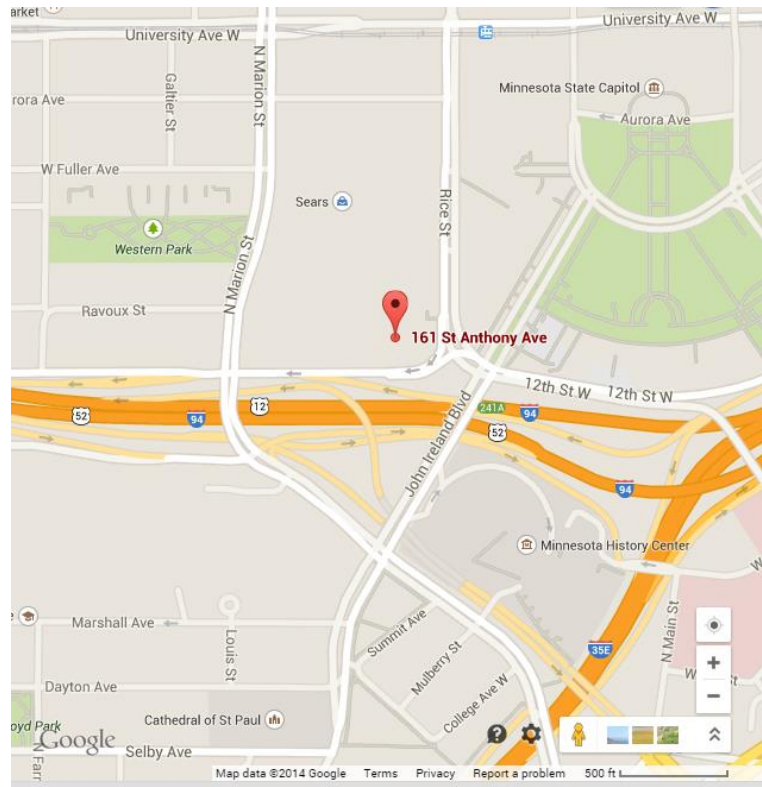

Unleashing education from convention

MAP & DRIVING DIRECTIONS

MN Association of Charter Schools
161 St. Anthony Avenue, Suite 1000
St. Paul, MN 55103

The MACS Office is located on the 10th floor of the Best Western – Capitol Ridge (**formerly the Kelly Inn**), just to the left of the elevators

Driving Directions

From the NORTH, going south on 35E: Take 94 Westbound. Exit at 241A toward Marion St/Kellogg Blvd/State Capitol off of 94. Take a right on Marion St., and then a quick right turn into the Capitol Ridge driveway.

From the SOUTH, going north on 35E: Take exit 106B for Kellogg Blvd. Turn left at Kellogg Blvd. Take the second right onto John Ireland Blvd. Take the first left onto Rice St. Turn left at St. Anthony Ave.

From the WEST, going east on 94: Take exit 241A toward Marion St/Kellogg Blvd/State Capitol. Take a left at Marion St. Continue across St. Anthony Ave. Take your first right into the Capitol Ridge driveway.